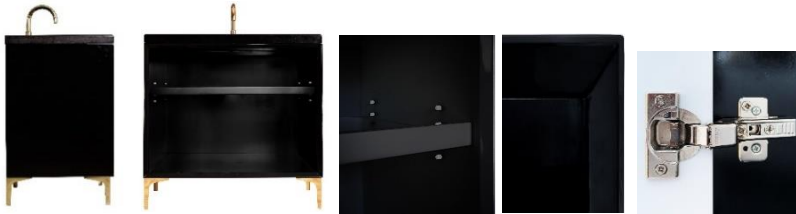

Shown in PB

VAN36B-015-04

36" BLACK MOTHER OF PEARL WITH 3" ARTISAN GLASS HARDWARE BLACK PRISM GLASS

DETAILS

- Cabinet with Gloss Finish
- Full Finished Back
- Adjustable Interior Shelf
- 3 Way Adjustable European Soft Close Hinges
- OD: **W 36" x D 22"**
- Vanities are Handcrafted

HARDWARE AND LEG FINISH OPTIONS

	PB	Polished Brass		PN	Polished Nickel
	SB	Satin Brass		SN	Satin Nickel
	BC	Matte Black			

36" VANITY TOP OPTIONS

(Vanity Tops Sold Separately, See Vanity Top Spec Sheet for Details)

Outside Dimensions: W 36" D 22" H 1.5"

(Vanity Top includes 4" Backsplash)

VT36W-01	18" x 12" Sink Cutout with 1 Faucet Hole
VT36W-03	18" x 12" Sink Cutout with 3 Faucet Holes

INSTALLATION

We recommend consulting a professional if you are unfamiliar with installing bathroom fixtures and plumbing. Linkasink accepts no liability for any damage to the floor, walls, plumbing, or personal injury during installation.