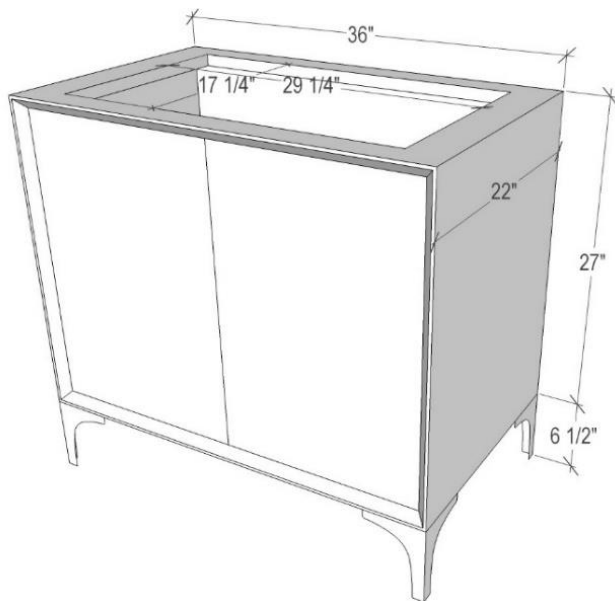

WARRANTY

Linkasink warranties our product to be free from manufacturing defect for the life of the product. Warranty does not cover improper care, neglect, abuse or normal wear-and-tear.