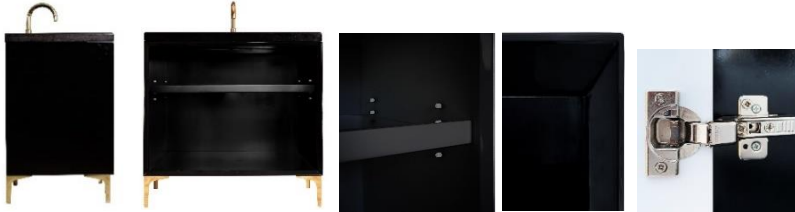

DIMENSIONS WILL VARY

DO NOT use this sheet as a guide for countertop cuts. Due to the handmade nature of each product, templates are not provided.