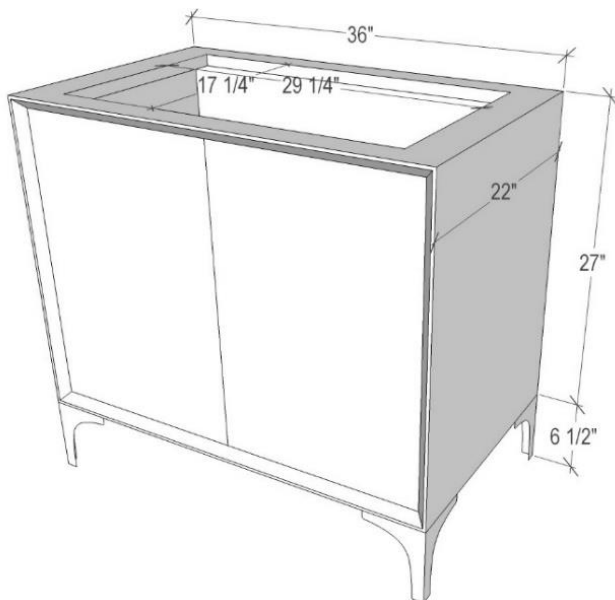

WARRANTY

Linkasink warrants our product to be free from manufacturing defect for the life of the product. Warranty does not cover improper care, neglect, abuse or normal wear-and-tear.