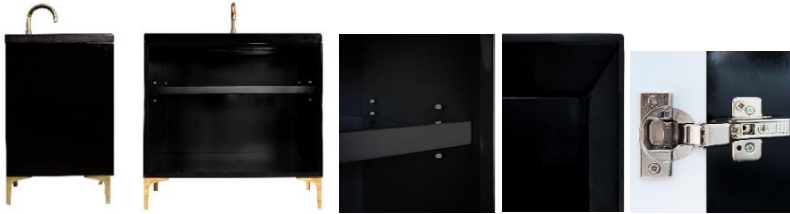

Shown in PB

VAN36B-017-BRS

36" BLACK MOTHER OF PEARL WITH 18" ARTISAN GLASS HARDWARE ÉGLOMISÉ PRISM GLASS

DETAILS

Cabinet with Gloss Finish
 Full Finished Back
 Adjustable Interior Shelf
 3 Way Adjustable European Soft Close Hinges
 OD: W 36" x D 22"
 Vanities are Hand-crafted

HARDWARE AND LEG FINISH OPTIONS

	PB	Polished Brass
	SB	Satin Brass

36" VANITY TOP OPTIONS

(Vanity Tops Sold Separately, See Vanity Top Spec Sheet for Details)

Outside Dimensions: W 36" D 22" H 1.5"

(Vanity Top includes 4" Backsplash)

VT36W-01	18" x 12" Sink Cutout with 1 Faucet Hole
VT36W-03	18" x 12" Sink Cutout with 3 Faucet Holes

INSTALLATION

We recommend consulting a professional if you are unfamiliar with installing bathroom fixtures and plumbing. Linkasink accepts no liability for any damage to the floor, walls, plumbing, or personal injury during installation.