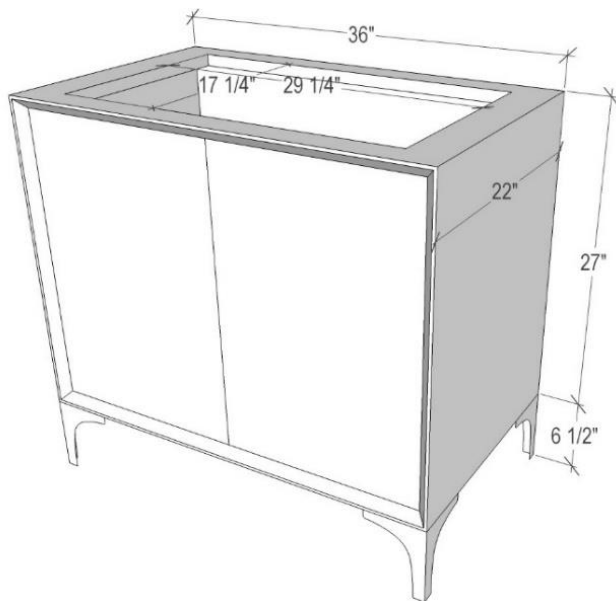

WARRANTY

Linkasink warranties our product to be free from manufacturing defect for the life of the product. Warranty does not cover improper care, neglect, abuse or normal wear-and-tear.