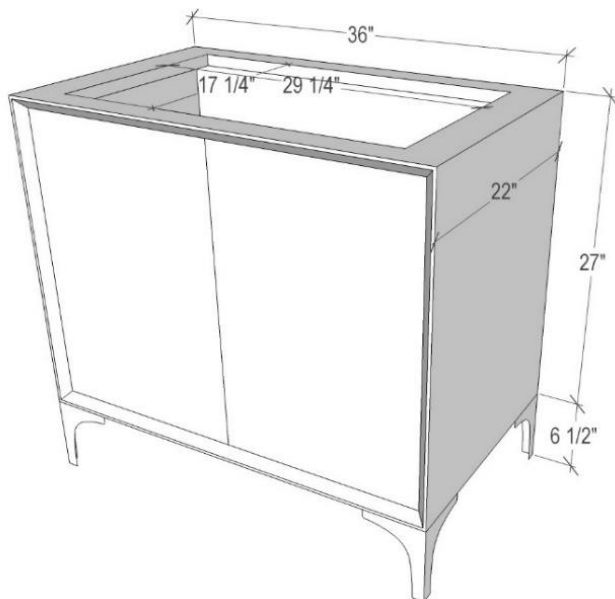

DIMENSIONS WILL VARY

DO NOT use this sheet as a guide for countertop cuts. Due to the handmade nature of each product, templates are not provided.