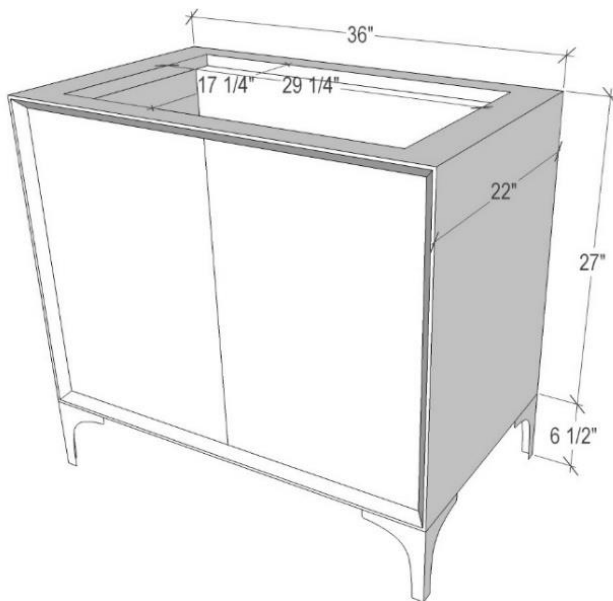

WARRANTY

Linkasink warranties our product to be free from manufacturing defect for the life of the product. Warranty does not cover improper care, neglect, abuse or normal wear-and-tear.