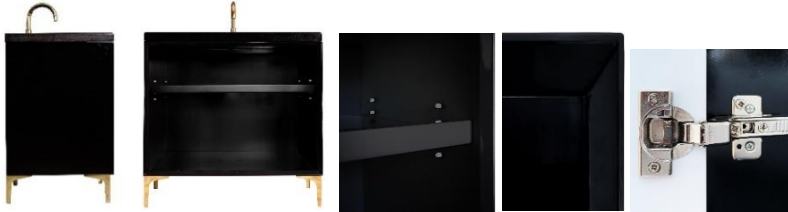

Shown in PB

VAN36B-020-BRS

36" BLACK TUXEDO WITH 8" ARTISAN GLASS
HARDWARE ÉGLOMISÉ PRISM GLASS

DETAILS

Cabinet with Gloss Finish
Full Finished Back
Adjustable Interior Shelf
3 Way Adjustable European Soft Close Hinges
OD: W 36" x D 22"
Vanities are Hand-crafted

HARDWARE AND LEG FINISH OPTIONS

	PB	Polished Brass
	SB	Satin Brass

36" VANITY TOP OPTIONS

(Vanity Tops Sold Separately, See Vanity Top Spec Sheet for Details)

Outside Dimensions: W 36" D 22" H 1.5"

(Vanity Top includes 4" Backsplash)

VT36W-01	18" x 12" Sink Cutout with 1 Faucet Hole
VT36W-03	18" x 12" Sink Cutout with 3 Faucet Holes

INSTALLATION

We recommend consulting a professional if you are unfamiliar with installing bathroom fixtures and plumbing. Linkasink accepts no liability for any damage to the floor, walls, plumbing, or personal injury during installation.