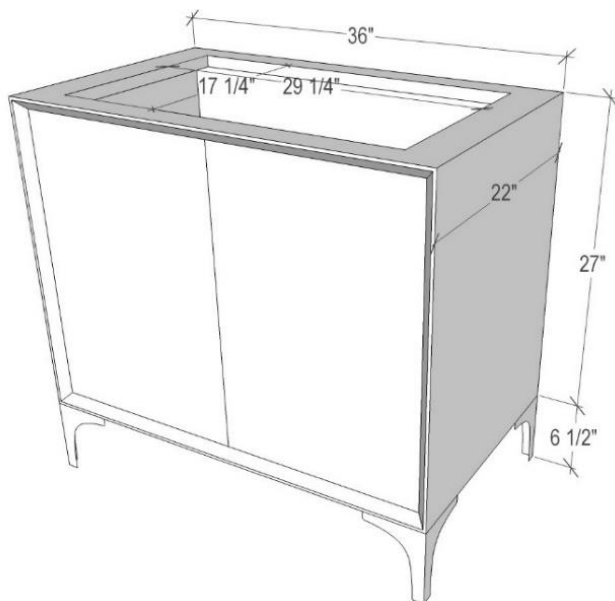

DIMENSIONS WILL VARY

DO NOT use this sheet as a guide for countertop cuts. Due to the handmade nature of each product, templates are not provided.