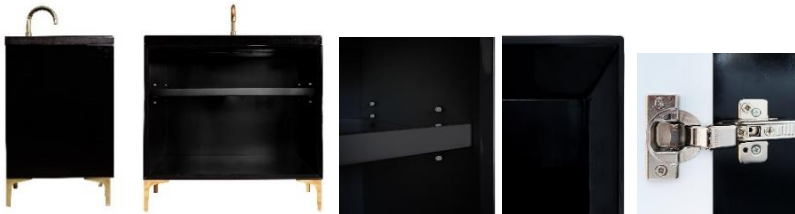

DIMENSIONS WILL VARY

DO NOT use this sheet as a guide for countertop cuts. Due to the handmade nature of each product, templates are not provided.