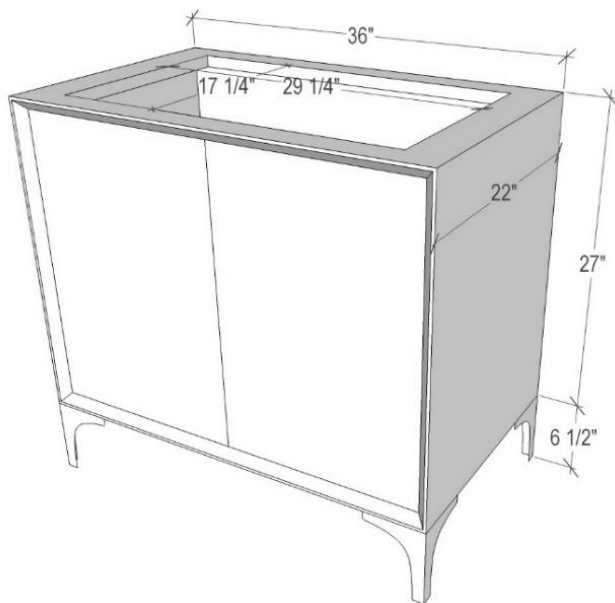

DIMENSIONS WILL VARY

DO NOT use this sheet as a guide for countertop cuts. Due to the handmade nature of each product, templates are not provided.