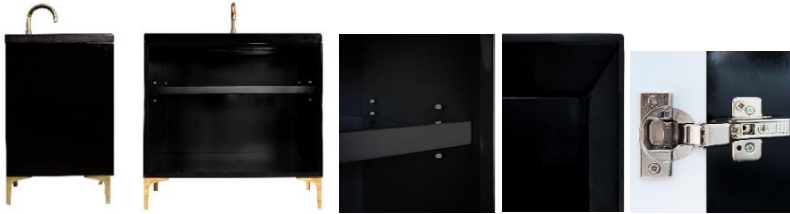

Shown in PB

VAN36B-023-04

36" BLACK LINEA WITH 3" ARTISAN GLASS
HARDWARE BLACK PRISM GLASS

DETAILS

Cabinet with Gloss Finish
Full Finished Back
Adjustable Interior Shelf
3 Way Adjustable European Soft Close Hinges
OD: W 36" x D 22"
Vanities are Hand-crafted

HARDWARE AND LEG FINISH OPTIONS

	PB	Polished Brass
	SB	Satin Brass

36" VANITY TOP OPTIONS

(Vanity Tops Sold Separately, See Vanity Top Spec Sheet for Details)

Outside Dimensions: W 36" D 22" H 1.5"

(Vanity Top includes 4" Backsplash)

VT36W-01	18" x 12" Sink Cutout with 1 Faucet Hole
VT36W-03	18" x 12" Sink Cutout with 3 Faucet Holes

INSTALLATION

We recommend consulting a professional if you are unfamiliar with installing bathroom fixtures and plumbing. Linkasink accepts no liability for any damage to the floor, walls, plumbing, or personal injury during installation.