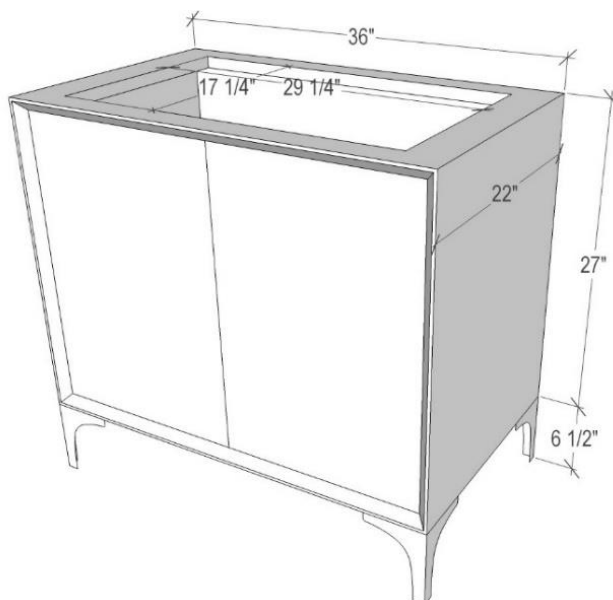

WARRANTY

Linkasink warrants our product to be free from manufacturing defect for the life of the product. Warranty does not cover improper care, neglect, abuse or normal wear-and-tear.