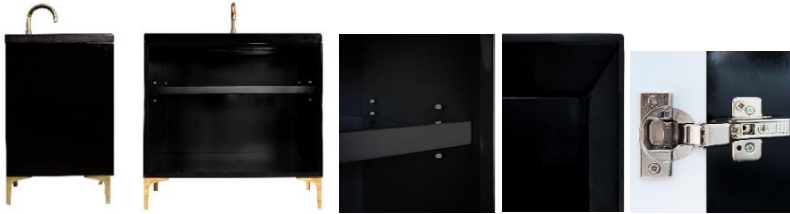

Shown in PB

VAN36B-024-06

36" BLACK LINEA WITH 8" ARTISAN GLASS
HARDWARE BLACK TIGER GLASS

DETAILS

Cabinet with Gloss Finish
Full Finished Back
Adjustable Interior Shelf
3 Way Adjustable European Soft Close Hinges
OD: W 36" x D 22"
Vanities are Hand-crafted

HARDWARE AND LEG FINISH OPTIONS

	PB	Polished Brass
	SB	Satin Brass

36" VANITY TOP OPTIONS

(Vanity Tops Sold Separately, See Vanity Top Spec Sheet for Details)

Outside Dimensions: W 36" D 22" H 1.5"

(Vanity Top includes 4" Backsplash)

VT36W-01	18" x 12" Sink Cutout with 1 Faucet Hole
VT36W-03	18" x 12" Sink Cutout with 3 Faucet Holes

INSTALLATION

We recommend consulting a professional if you are unfamiliar with installing bathroom fixtures and plumbing. Linkasink accepts no liability for any damage to the floor, walls, plumbing, or personal injury during installation.