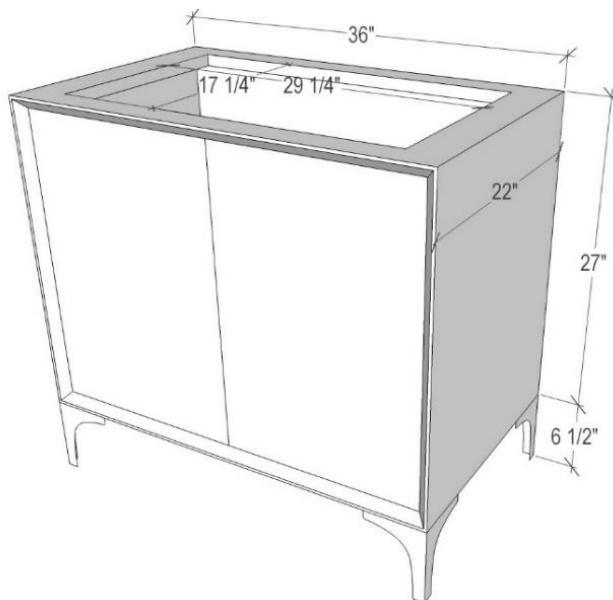

WARRANTY

Linkasink warranties our product to be free from manufacturing defect for the life of the product. Warranty does not cover improper care, neglect, abuse or normal wear-and-tear.