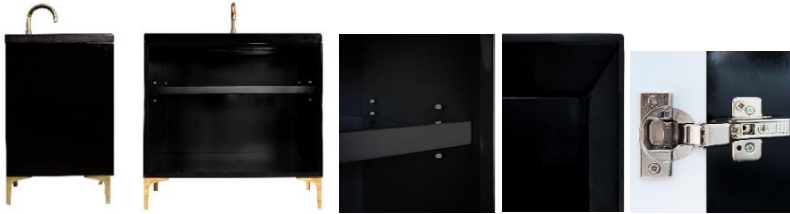

Shown in PB

VAN36B-026-04

36" BLACK LINEA WITH 18" ARTISAN GLASS
HARDWARE BLACK PYRAMID GLASS

DETAILS

Cabinet with Gloss Finish
Full Finished Back
Adjustable Interior Shelf
3 Way Adjustable European Soft Close Hinges
OD: **W 36" x D 22"**
Vanities are Hand-crafted

HARDWARE AND LEG FINISH OPTIONS

	PB	Polished Brass
	SB	Satin Brass

36" VANITY TOP OPTIONS

(Vanity Tops Sold Separately, See Vanity Top Spec Sheet for Details)

Outside Dimensions: W 36" D 22" H 1.5"

(Vanity Top includes 4" Backsplash)

VT36W-01	18" x 12" Sink Cutout with 1 Faucet Hole
VT36W-03	18" x 12" Sink Cutout with 3 Faucet Holes

INSTALLATION

We recommend consulting a professional if you are unfamiliar with installing bathroom fixtures and plumbing. Linkasink accepts no liability for any damage to the floor, walls, plumbing, or personal injury during installation.