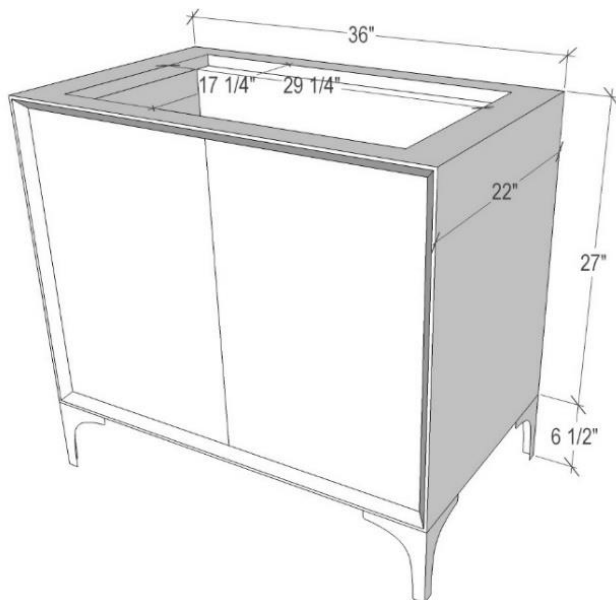

WARRANTY

Linkasink warranties our product to be free from manufacturing defect for the life of the product. Warranty does not cover improper care, neglect, abuse or normal wear-and-tear.