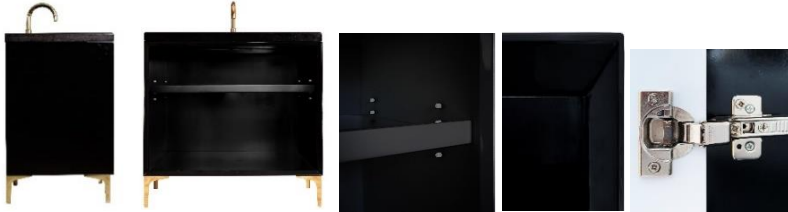

Shown in PB

VAN36B-026-BRS

36" BLACK LINEA WITH 18" ARTISAN GLASS
HARDWARE ÉGLOMISÉ PYRAMID GLASS

DETAILS

Cabinet with Gloss Finish
Full Finished Back
Adjustable Interior Shelf
3 Way Adjustable European Soft Close Hinges
OD: W 36" x D 22"
Vanities are Hand-crafted

HARDWARE AND LEG FINISH OPTIONS

	PB	Polished Brass
	SB	Satin Brass

36" VANITY TOP OPTIONS

(Vanity Tops Sold Separately, See Vanity Top Spec Sheet for Details)

Outside Dimensions: W 36" D 22" H 1.5"

(Vanity Top includes 4" Backsplash)

VT36W-01	18" x 12" Sink Cutout with 1 Faucet Hole
VT36W-03	18" x 12" Sink Cutout with 3 Faucet Holes

INSTALLATION

We recommend consulting a professional if you are unfamiliar with installing bathroom fixtures and plumbing. Linkasink accepts no liability for any damage to the floor, walls, plumbing, or personal injury during installation.