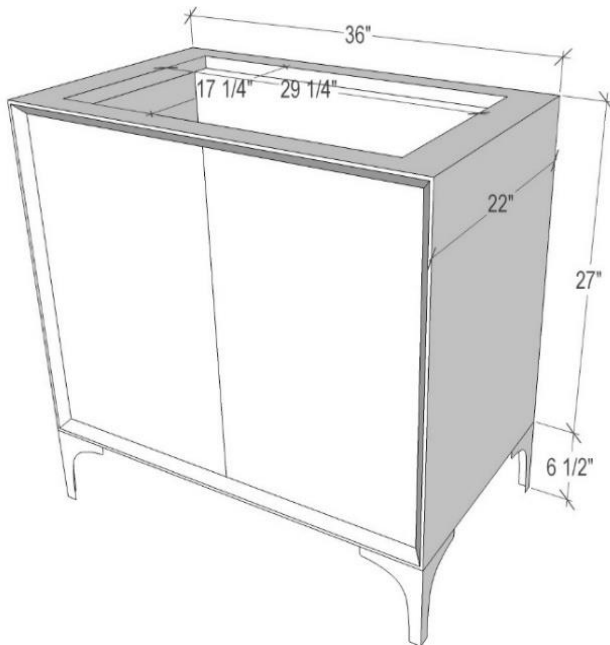

WARRANTY

Linkasink warranties our product to be free from manufacturing defect for the life of the product. Warranty does not cover improper care, neglect, abuse or normal wear-and-tear.