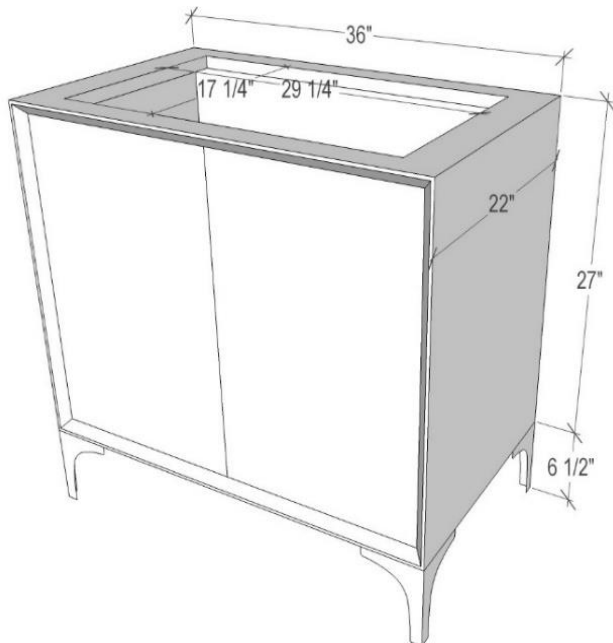

WARRANTY

Linkasink warranties our product to be free from manufacturing defect for the life of the product. Warranty does not cover improper care, neglect, abuse or normal wear-and-tear.