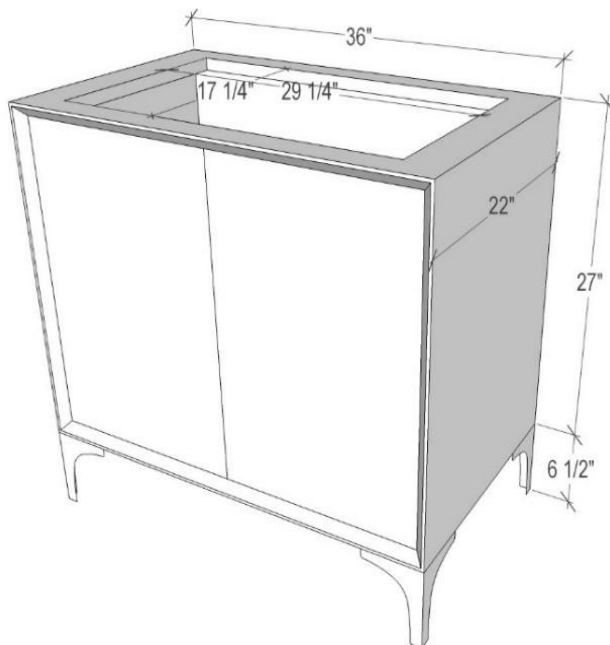

DIMENSIONS WILL VARY

DO NOT use this sheet as a guide for countertop cuts. Due to the handmade nature of each product, templates are not provided.