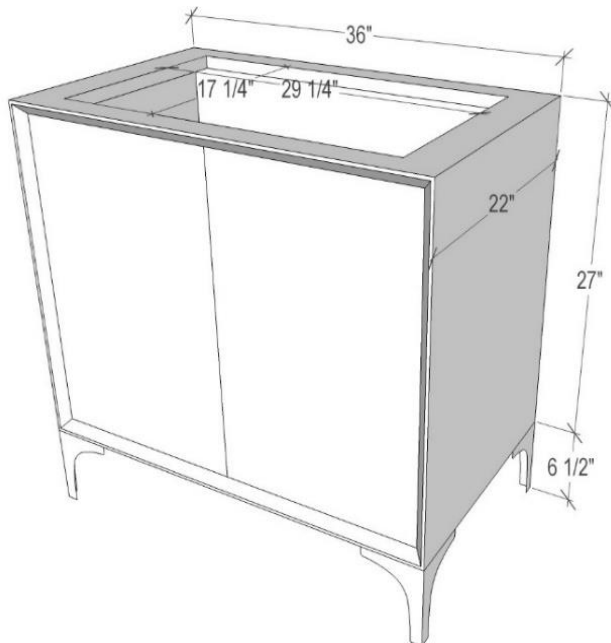

WARRANTY

Linkasink warrants our product to be free from manufacturing defect for the life of the product. Warranty does not cover improper care, neglect, abuse or normal wear-and-tear.