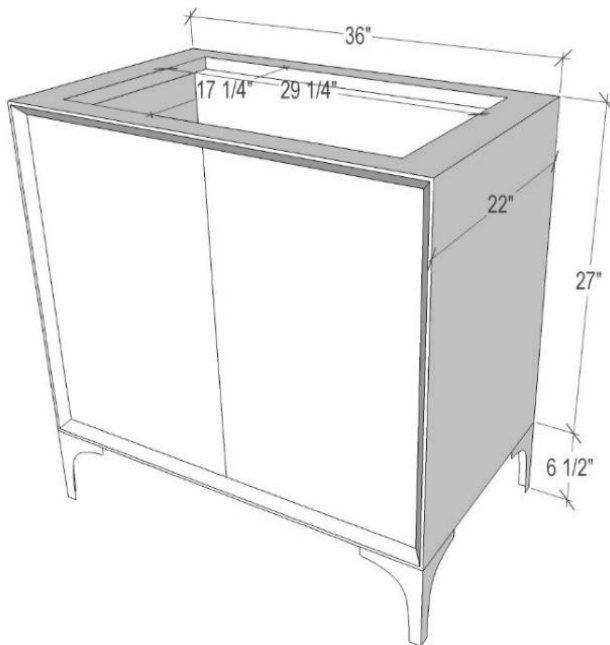

WARRANTY

Linkasink warranties our product to be free from manufacturing defect for the life of the product. Warranty does not cover improper care, neglect, abuse or normal wear-and-tear.