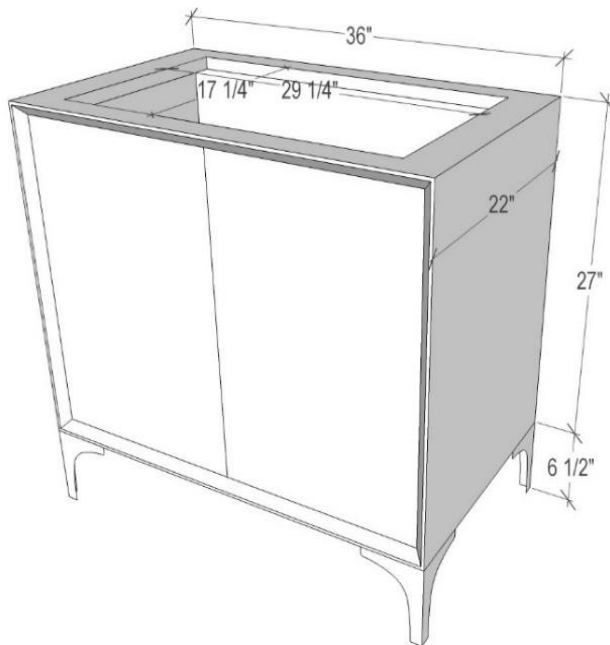

Shown in PB

VAN36W-018-SLV

36" WHITE MOTHER OF PEARL WITH 18" ARTISAN GLASS HARDWARE ÉGLOMISÉ PYRAMID GLASS

DETAILS

- Cabinet with Gloss Finish
- Full Finished Back
- Adjustable Interior Shelf
- 3 Way Adjustable European Soft Close Hinges
- OD: W 36" x D 22"
- Vanities are Hand-crafted

HARDWARE AND LEG FINISH OPTIONS

	PN	Polished Nickel
	SN	Satin Nickel

36" VANITY TOP OPTIONS

(Vanity Tops Sold Separately, See Vanity Top Spec Sheet for Details)

Outside Dimensions: W 36" D 22" H 1.5"

(Vanity Top includes 4" Backsplash)

VT36W-01	18" x 12" Sink Cutout with 1 Faucet Hole
VT36W-03	18" x 12" Sink Cutout with 3 Faucet Holes

INSTALLATION

We recommend consulting a professional if you are unfamiliar with installing bathroom fixtures and plumbing. Linkasink accepts no liability for any damage to the floor, walls, plumbing, or personal injury during installation.