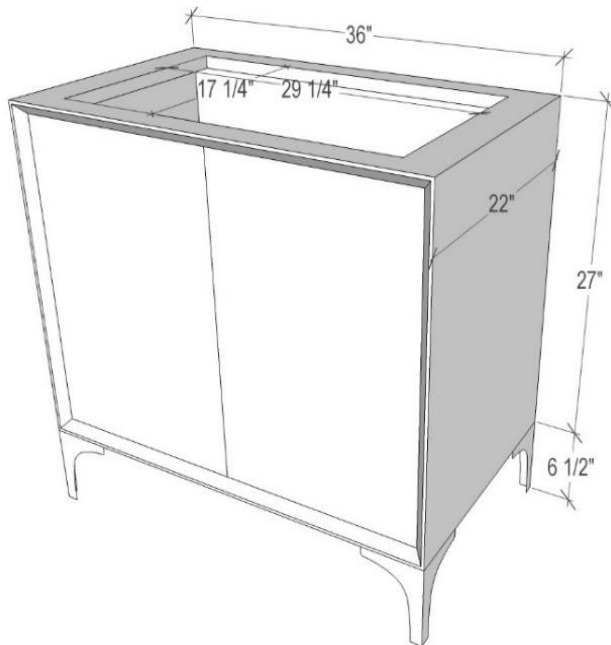

WARRANTY

Linkasink warranties our product to be free from manufacturing defect for the life of the product. Warranty does not cover improper care, neglect, abuse or normal wear-and-tear.