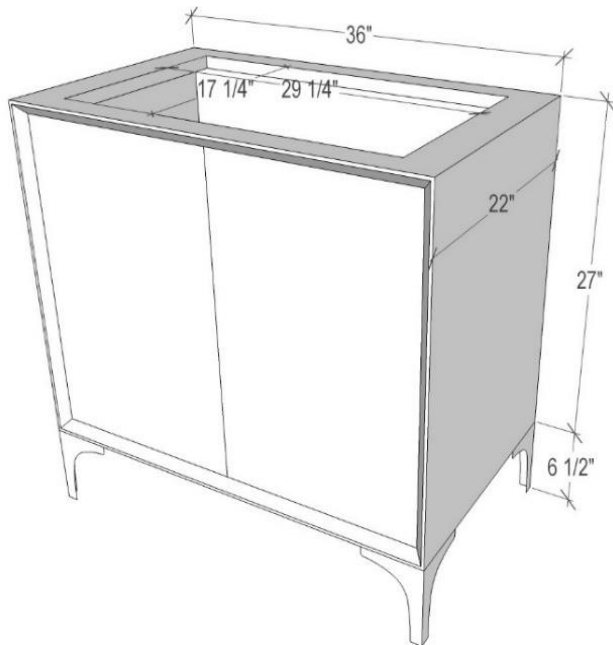

WARRANTY

Linkasink warranties our product to be free from manufacturing defect for the life of the product. Warranty does not cover improper care, neglect, abuse or normal wear-and-tear.