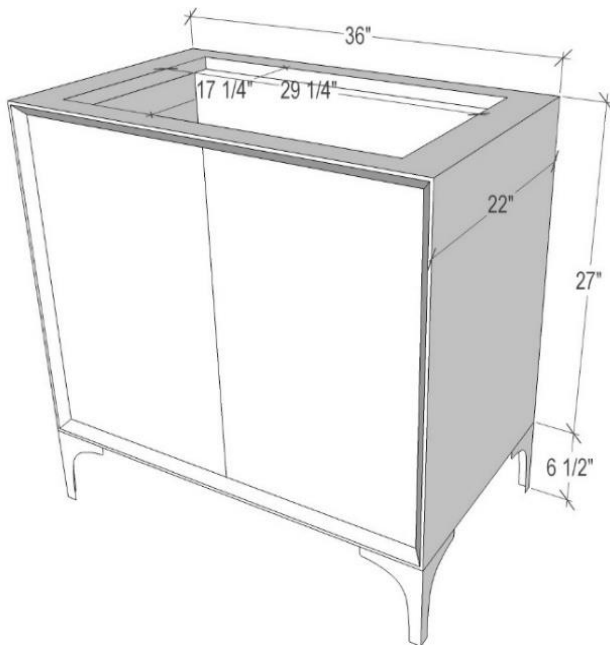

Shown in PB

VAN36W-020-SLV

36" WHITE TUXEDO WITH 8" ARTISAN GLASS
HARDWARE ÉGLOMISÉ PRISM GLASS

DETAILS

Cabinet with Gloss Finish
Full Finished Back
Adjustable Interior Shelf
3 Way Adjustable European Soft Close Hinges
OD: W 36" x D 22"
Vanities are Hand-crafted

HARDWARE AND LEG FINISH OPTIONS

	PN	Polished Nickel
	SN	Satin Nickel

36" VANITY TOP OPTIONS

(Vanity Tops Sold Separately, See Vanity Top Spec Sheet for Details)

Outside Dimensions: W 36" D 22" H 1.5"

(Vanity Top includes 4" Backsplash)

VT36W-01	18" x 12" Sink Cutout with 1 Faucet Hole
VT36W-03	18" x 12" Sink Cutout with 3 Faucet Holes

INSTALLATION

We recommend consulting a professional if you are unfamiliar with installing bathroom fixtures and plumbing. Linkasink accepts no liability for any damage to the floor, walls, plumbing, or personal injury during installation.