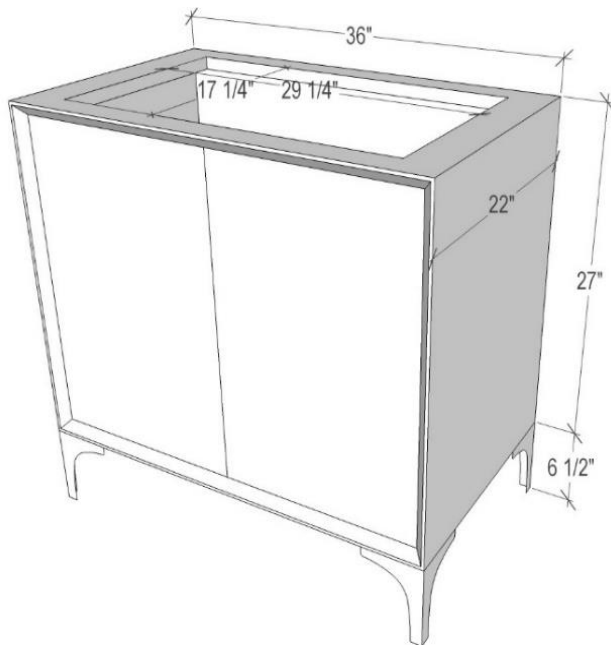

Shown in PB

VAN36W-021-SLV

36" WHITE TUXEDO WITH 18" ARTISAN GLASS
HARDWARE ÉGLOMISÉ PRISM GLASS

DETAILS

Cabinet with Gloss Finish
Full Finished Back
Adjustable Interior Shelf
3 Way Adjustable European Soft Close Hinges
OD: W 36" x D 22"
Vanities are Hand-crafted

HARDWARE AND LEG FINISH OPTIONS

	PN	Polished Nickel
	SN	Satin Nickel

36" VANITY TOP OPTIONS

(Vanity Tops Sold Separately, See Vanity Top Spec Sheet for Details)

Outside Dimensions: W 36" D 22" H 1.5"

(Vanity Top includes 4" Backsplash)

VT36W-01	18" x 12" Sink Cutout with 1 Faucet Hole
VT36W-03	18" x 12" Sink Cutout with 3 Faucet Holes

INSTALLATION

We recommend consulting a professional if you are unfamiliar with installing bathroom fixtures and plumbing. Linkasink accepts no liability for any damage to the floor, walls, plumbing, or personal injury during installation.