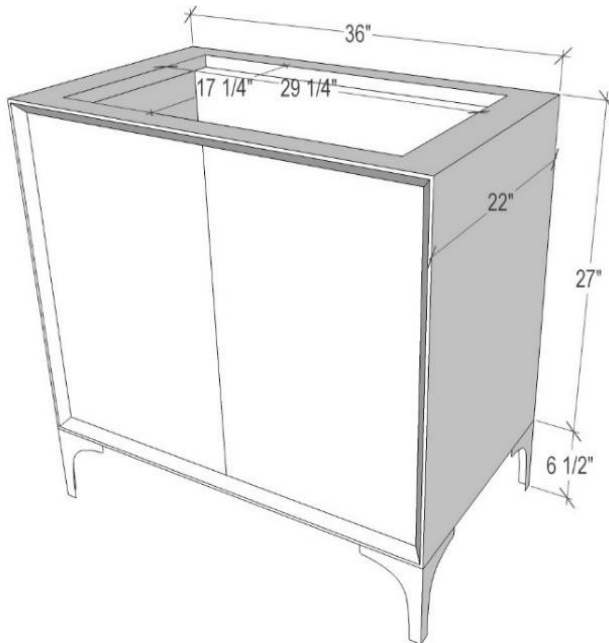

Shown in PB

## VAN36W-022-SLV

36" WHITE TUXEDO WITH 18" ARTISAN GLASS  
HARDWARE ÉGLOMISÉ PYRAMID GLASS

### DETAILS

Cabinet with Gloss Finish  
Full Finished Back  
Adjustable Interior Shelf  
3 Way Adjustable European Soft Close Hinges  
OD: W 36" x D 22"  
Vanities are Hand-crafted

### 36" VANITY TOP OPTIONS

(Vanity Tops Sold Separately, See Vanity Top Spec Sheet for Details)

**Outside Dimensions: W 36" D 22" H 1.5"**

(Vanity Top includes 4" Backsplash)

<b>VT36W-01</b>	18" x 12" Sink Cutout with 1 Faucet Hole
<b>VT36W-03</b>	18" x 12" Sink Cutout with 3 Faucet Holes