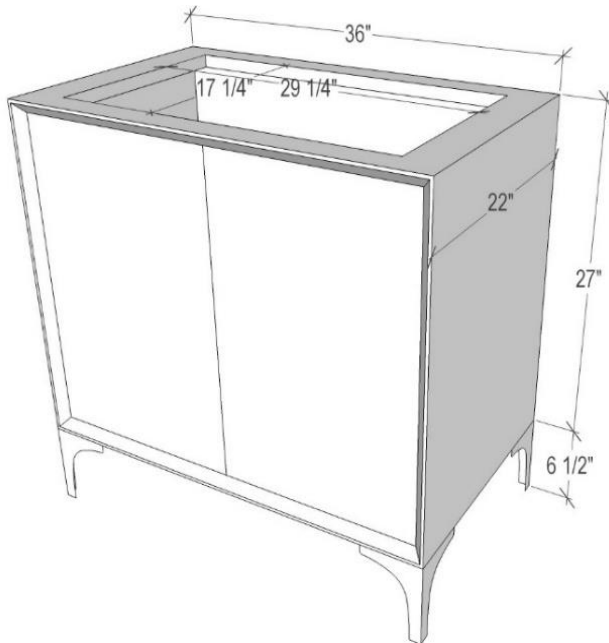

WARRANTY

Linkasink warranties our product to be free from manufacturing defect for the life of the product. Warranty does not cover improper care, neglect, abuse or normal wear-and-tear.