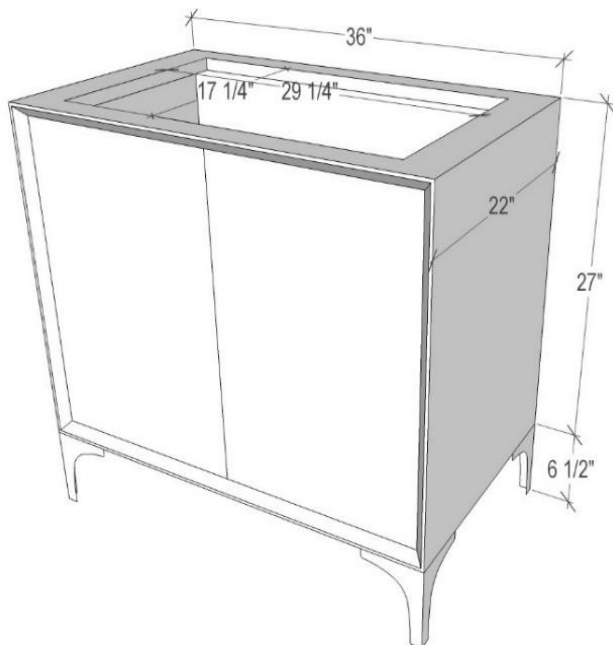

WARRANTY

Linkasink warranties our product to be free from manufacturing defect for the life of the product. Warranty does not cover improper care, neglect, abuse or normal wear-and-tear.