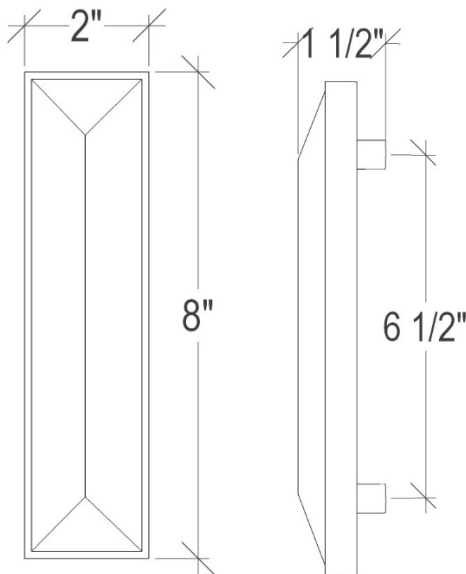

INSTALLATION

We recommend consulting a professional if you are unfamiliar with installing hardware, vanities, bathroom fixtures, and plumbing. Linkasink accepts no liability for any damage to the floor, walls, plumbing, or personal injury during installation.

CARE

Clean with a damp cloth. Avoid any harsh abrasives, chemicals, and acidic cleaning products. A paste wax may be applied periodically to the metal part of the drain to protect the finish and help with water spotting.

WARRANTY

Linkasink warranties our product to be free from manufacturing defect for the life of the product. Warranty does not cover improper care, neglect, abuse, or normal wear-and-tear.

DIMENSIONS WILL VARY

DO NOT use this sheet as a guide for templating. Due to the handmade nature of each product, templates are not provided.