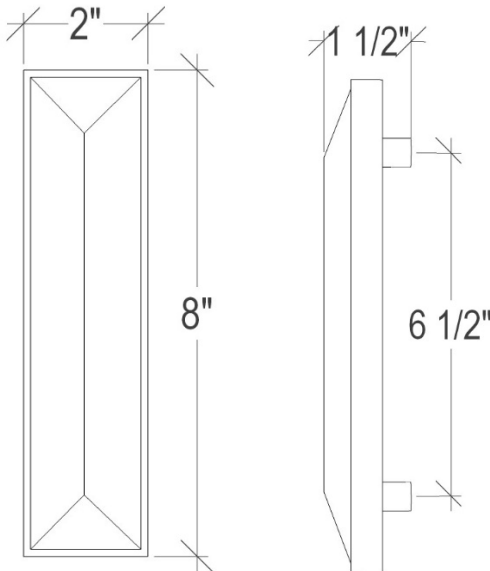

VH007PB-05 White Tiger Prism Polished Brass Shown

Dimensions are approximate

VH007-05

8" ARTISAN GLASS HARDWARE
SMALL RECTANGLE WITH WHITE TIGER PRISM

DETAILS

Materials: Smooth Metal with White Tiger Glass

Dimensions are approximate: [OD: 8" x 2" x 1.5"]

Each piece is hand-crafted; no two will be the same

NOTE: Due to the handmade nature of the hardware variations in the glass may be visible.

AVAILABLE FINISHES