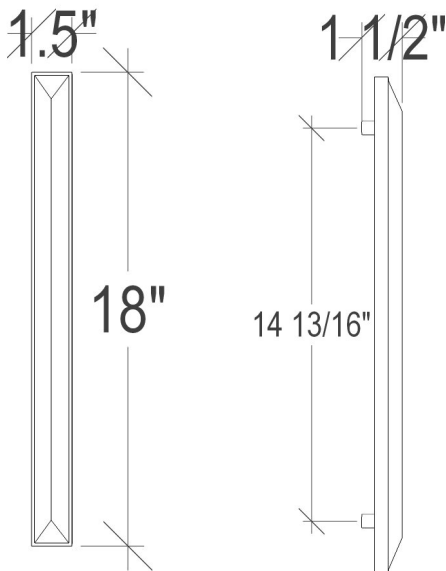

WARRANTY

Linkasink warranties our product to be free from manufacturing defect for the life of the product. Warranty does not cover improper care, neglect, abuse, or normal wear-and-tear.

Dimensions are approximate