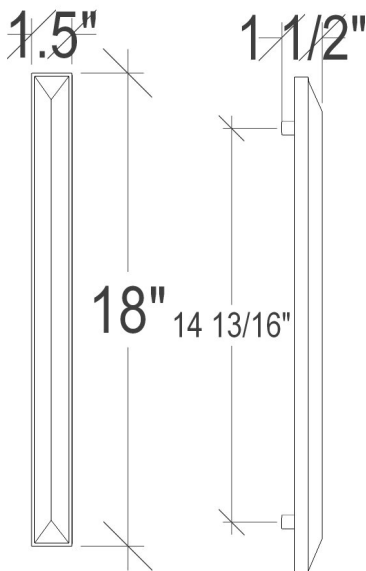

Shown in (PB) Polished Brass Handle

VH008-04

18" ARTISAN GLASS HARDWARE
LARGE RECTANGLE WITH BLACK PRISM

DETAILS

Materials: Smooth Metal with Black Glass
Dimensions are approximate: [OD: 18" x 1.5" x 1.5"]
Each piece is hand-crafted; no two will be the same
NOTE: Due to the handmade nature of the hardware variations in the glass may be visible.

DIMENSIONS WILL VARY

DO NOT use this sheet as a guide for templating. Due to the handmade nature of each product, templates are not provided.