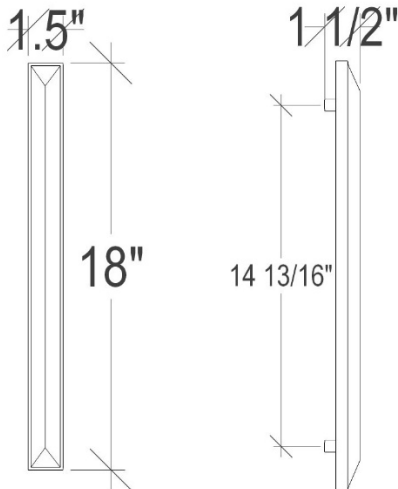

### DETAILS

Materials: Smooth Metal with Eglomise Glass

Style: [BRS] Brass (PB & UB only) or [SLV] Nickel (PN & SN only)

Dimensions are approximate: [OD: 18" x 1.5" x 1.5"]

Each piece is hand-crafted; no two will be the same

### DIMENSIONS WILL VARY

**DO NOT** use this sheet as a guide for templating. Due to the handmade nature of each product, templates are not provided.