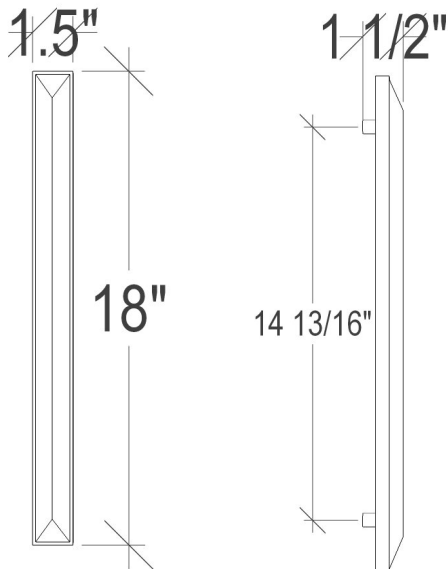

Shown in (PB) Polished Brass Handle

VH009-01

18" ARTISAN GLASS HARDWARE
LARGE RECTANGLE WITH WHITE PYRAMID PRISM

DETAILS

Materials: Smooth Metal with White Pyramid Glass
Dimensions are approximate: [OD: 18" x 1.5" x 1.5"]
Each piece is hand-crafted; no two will be the same
NOTE: Due to the handmade nature of the hardware variations in the glass may be visible.

DIMENSIONS WILL VARY

DO NOT use this sheet as a guide for templating. Due to the handmade nature of each product, templates are not provided.