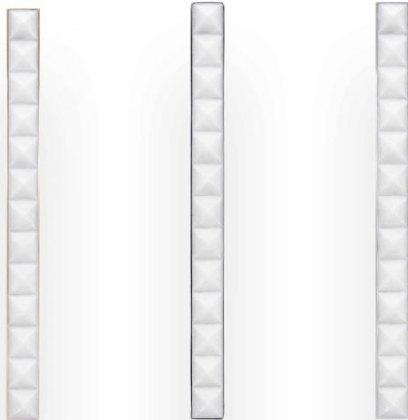

Shown in (PB) Polished Brass Handle

VH009-01

18" ARTISAN GLASS HARDWARE
LARGE RECTANGLE WITH WHITE PYRAMID PRISM

DETAILS

Materials: Smooth Metal with White Pyramid Glass
Dimensions are approximate: [OD: 18" x 1.5" x 1.5"]
Each piece is hand-crafted; no two will be the same
NOTE: Due to the handmade nature of the hardware variations in the glass may be visible.

AVAILABLE FINISHES

PB		VH009PB-01 Polished Brass with White Pyramid Glass
SB		VH009SB-01 Satin Brass with White Pyramid Glass
PN		VH009PN-01 Polished Nickel with White Pyramid Glass
SN		VH009SN-01 Satin Nickel with White Pyramid Glass