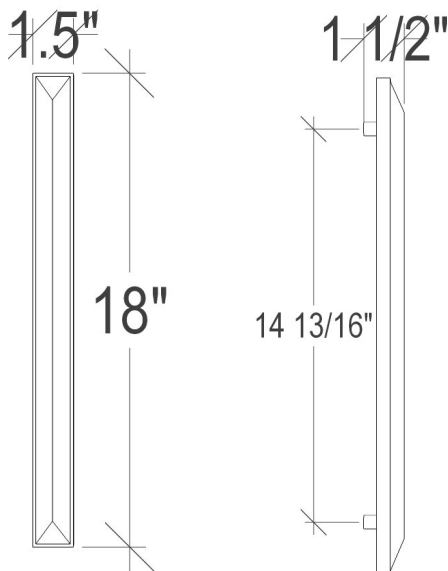

### DETAILS

Materials: Smooth Metal with Eglomise Pyramid Glass

Style: [BRS] Brass (PB & UB only) or [SLV] Nickel (PN & SN only)

Dimensions are approximate: [OD: 18" x 1.5" x 1.5"]

Each piece is hand-crafted; no two will be the same

### DIMENSIONS WILL VARY

**DO NOT** use this sheet as a guide for templating. Due to the handmade nature of each product, templates are not provided.