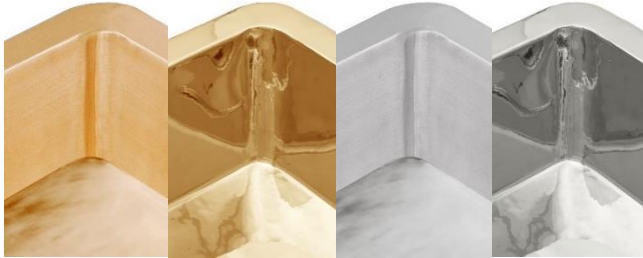

## WM001

LORI WALL-MOUNT SMOOTH SINK

### DETAILS

Installation Type: Wall-mount

Material: Smooth Metal

OD: 30" x 18" x 16"H

ID: 26.75" L x 14.75" W x 6" D

Drain Size: Uses Standard 1.5" Drain, No Overflow

**Sink Weight: 50 lbs**

Dimensions are approximate. Variation in size to be expected.

Each sink is hand-crafted; no two sinks will be the same. Due to the hand-crafted nature of the sink, variations in the smooth metal may be visible.

### AVAILABLE FINISHES

| AVAILABLE FINISHES  |           |                            | BASE MATERIAL   |
|---|-----------|----------------------------|-----------------|
|  | <b>UB</b> | Satin Unlacquered Brass    | Brass           |
|  | <b>PB</b> | Polished Unlacquered Brass | Brass           |
|  | <b>SS</b> | Satin Stainless Steel      | Stainless Steel |
|  | <b>PS</b> | Polished Stainless Steel   | Stainless Steel |