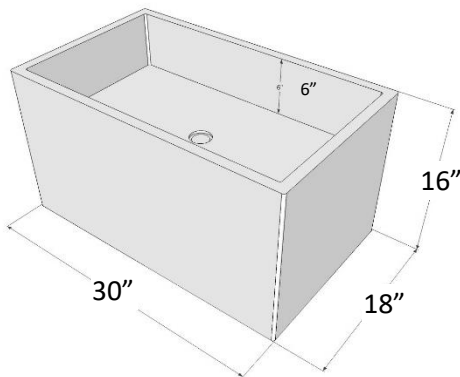

AVAILABLE FINISHES

AVAILABLE FINISHES			BASE MATERIAL
	UB	Satin Unlacquered Brass	Brass
	PB	Polished Unlacquered Brass	Brass
	SS	Satin Stainless Steel	Stainless Steel
	PS	Polished Stainless Steel	Stainless Steel

AVAILABLE DRAINS

D004	Grid Strainer
D005	Lift and Turn
D011 – D017	Decorative Grid Strainers

INSTALLATION

Drain should be installed first.

Linkasink recommends consulting a professional if you are unfamiliar with installing bathroom fixtures and plumbing. Linkasink accepts no liability for any damage to the floor, walls, plumbing, or personal injury during installation. A French Cleat is provided by Linkasink. Please see separate installation PDF for detailed instructions.

CARE

This sink has a living finish (excluding SS/PS) which will change with time and use. Use mild soap and water for everyday cleaning. Avoid any harsh abrasives, acidic cleaning products and antibacterial hand soap. A paste wax may be applied periodically to protect the finish and help with water spotting.

WARRANTY

Linkasink warranties our product to be free from manufacturing defect for the life of the product. Warranty does not cover improper care, neglect, abuse, normal wear-and-tear, or changes to the living finish.

DIMENSIONS WILL VARY

DO NOT use this sheet as a guide for countertop cuts. Due to the handmade nature of each product, templates are not provided.