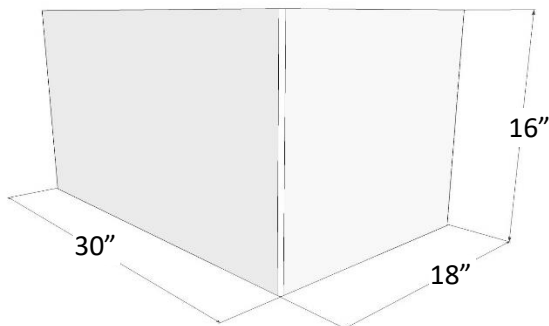

AVAILABLE FINISHES

AVAILABLE FINISHES			BASE MATERIAL
	UB	Satin Unlacquered Brass	Brass
	PB	Polished Unlacquered Brass	Brass
	SS	Satin Stainless Steel	Stainless Steel
	PS	Polished Stainless Steel	Stainless Steel

AVAILABLE DRAINS

D004	Grid Strainer
D005	Lift and Turn
D011 – D017	Decorative Grid Strainers

INSTALLATION

Drain should be installed first.

Linkasink recommends consulting a professional if you are unfamiliar with installing bathroom fixtures and plumbing. Linkasink accepts no liability for any damage to the floor, walls, plumbing, or personal injury during installation. A French Cleat is provided by Linkasink. Please see separate installation PDF for detailed instructions.

CARE

This sink has a living finish (excluding SS/PS) which will change with time and use. Use mild soap and water for everyday cleaning. Avoid any harsh abrasives, acidic cleaning products and antibacterial hand soap. A paste wax may be applied periodically to protect the finish and help with water spotting.

WARRANTY

Linkasink warranties our product to be free from manufacturing defect for the life of the product. Warranty does not cover improper care, neglect, abuse, normal wear-and-tear, or changes to the living finish.

DIMENSIONS WILL VARY

DO NOT use this sheet as a guide for countertop cuts. Due to the handmade nature of each product, templates are not provided.