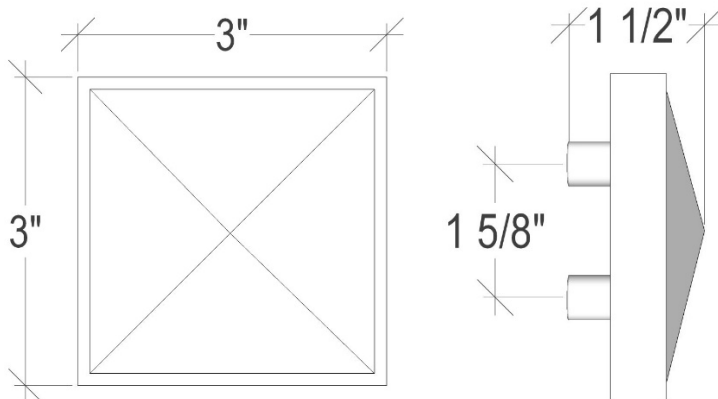

WARRANTY

Linkasink warranties our product to be free from manufacturing defect for the life of the product. Warranty does not cover improper care, neglect, abuse, or normal wear-and-tear.

Dimensions are approximate