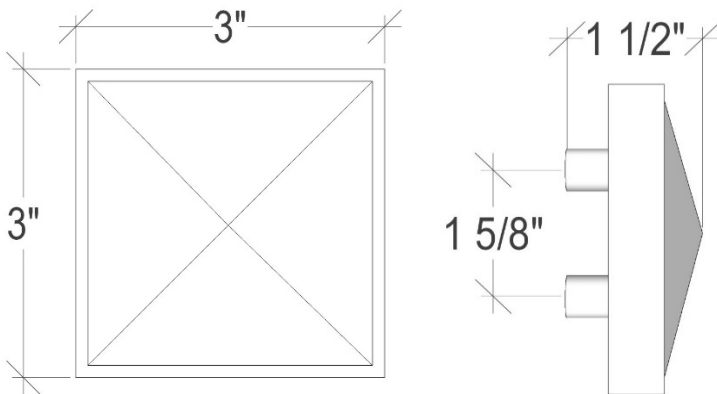

Shown in (SB) Satin Brass Handle

Dimensions are approximate

VH006-05

3" ARTISAN GLASS HARDWARE
SMALL SQUARE WITH WHITE TIGER PRISM

DETAILS

Materials: Smooth Metal with White Tiger Glass
Dimensions are approximate: [OD: 3" x 3" x 1.5"]
Each piece is hand-crafted; no two will be the same