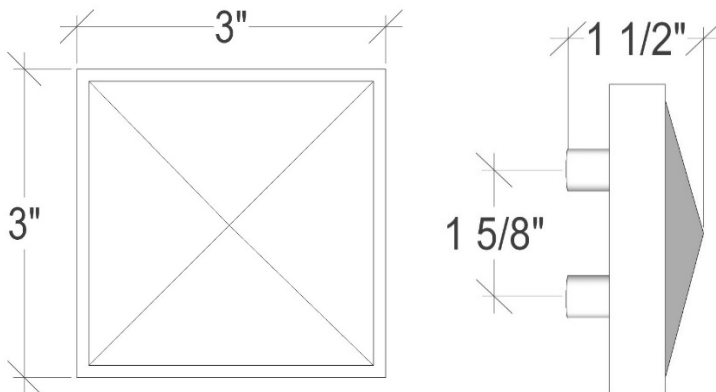

Dimensions are approximate