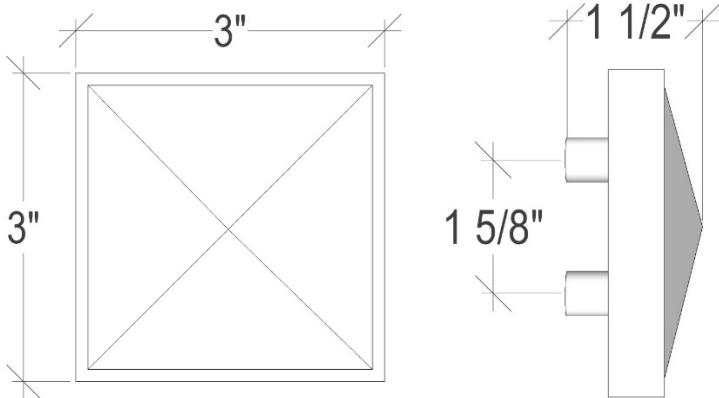

Shown in (PB) Polished Brass Handle

Dimensions are approximate

### DETAILS

Materials: Smooth Metal with Artisan Glass  
Style: [BRS] Brass (PB & UB only) or [SLV] Nickel (PN & SN only)  
Dimensions are approximate: [OD: 3" x 3" x 1.5"]  
Each piece is hand-crafted; no two will be the same  
NOTE: Due to the handmade nature of the hardware variations in the glass may be visible.