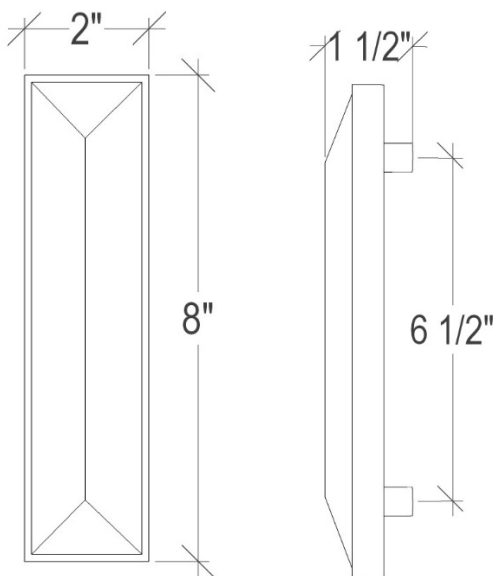

VH007PB-01 White Prism Polished Brass Shown

Dimensions are approximate

VH007-01

8" ARTISAN GLASS HARDWARE
SMALL RECTANGLE WITH WHITE PRISM

DETAILS

Materials: Smooth Metal with White Glass

Dimensions are approximate: [OD: 8" x 2" x 1.5"]