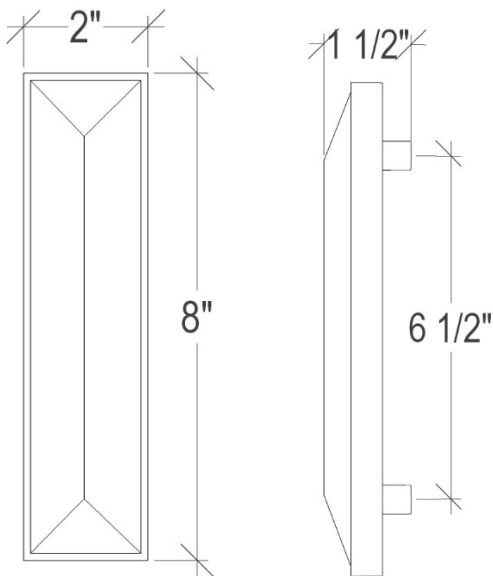

VH007PB-06 Black Tiger Prism Polished Brass Shown

Dimensions are approximate

### DETAILS

Materials: Smooth Metal with Black Tiger Glass

Dimensions are approximate: [OD: 8" x 2" x 1.5"]

Each piece is hand-crafted; no two will be the same

NOTE: Due to the handmade nature of the hardware variations in the glass may be visible.