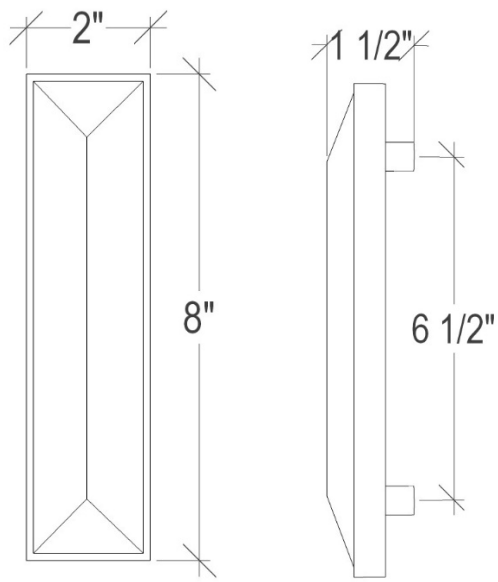

Shown in (PB) Polished Brass

Dimensions are approximate

VH007-BRS/SLV

8" ARTISAN GLASS HARDWARE
SMALL RECTANGLE WITH EGLMISE PRISM

DETAILS

Materials: Smooth Metal with Eglomise Glass
 Style: [BRS] Brass (PB & UB only) or [SLV] Nickel (PN & SN only)
 Dimensions are approximate: [OD: 8" x 2" x 1.5"]
 Each piece is hand-crafted; no two will be the same
 NOTE: Due to the handmade nature of the hardware variations in the glass may be visible.